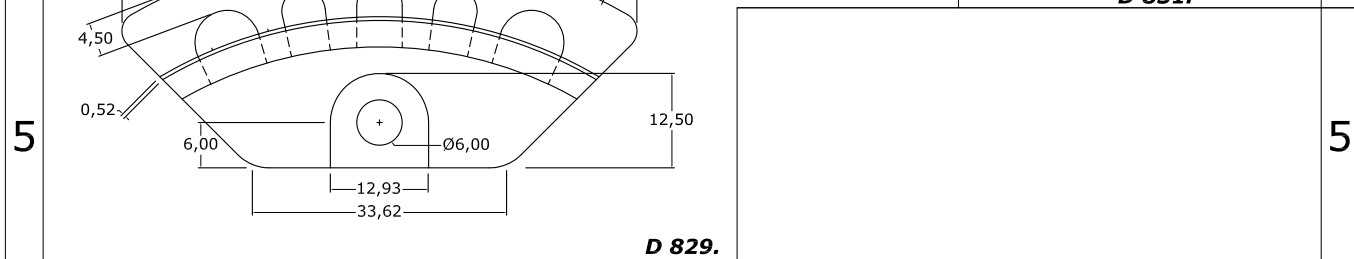

T6-1

Sec. T6- Pg.1.  
(21-Aug-17.)

**TSUDAKOMA Water Jet Loom Ceramics.**

Sec. T6- Pg.1.  
(21-Aug-17.)

T6-1

T6-1

T6-1

All dimensions in **mm.** **SCALE 1:1--** Unless Specified. Please **confirm critical dimensions** before ordering.