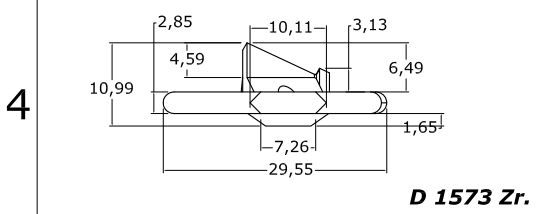

All dimensions in mm. SCALE 1:1-- Unless Specified. Please confirm critical dimensions before ordering.

T14-2

DES CERAMICA P. LTD. 432, NAIGAUM CROSS ROAD, WADALA, MUMBAI 400031, INDIA
PH NO : 91-22-24121176, FAX NO : 91-22-24148196, EMAIL : des@vsnl.com, Web : www.desceramica.com

T14-2

T14-3

Sec. T- Pg.14-3.
(12-Aug-17)

Barmeg POY / FDY Guides.

Sec. T- Pg.14-3.
(12-Aug-17)

T14-3

Blade with D338-2 ceramic

dia 1.9 X 20,
dia 2.5X30
dia 4 X 40,
dia 3 X 30,
dia 6 X 80
dia 6 X 40
dia 10X220
dia 10X350

Bar / Rod guides.

D 1605 Zr.

Rod Roller -
made as per
requirement

FDY(12 end) 8050-L
OD=212mm

FDY(12 end) 8051-R
OD=212mm

FDY(12 end) 8048-R
OD=209mm

FDY(12 end) 8049-R
OD=209mm

All dimensions in mm. SCALE 1:1-- Unless Specified. Please confirm critical dimensions before ordering.

4	<p>D 1405.</p>	4
5		5

6	<p>D 1974.</p> <p>Detail C</p>	6
7		7

All dimensions in **mm.** **SCALE 1:1--** Unless Specified. Please **confirm critical dimensions** before ordering.

T14-4

DES CERAMICA P. LTD. 432, NAIGAUM CROSS ROAD, WADALA, MUMBAI 400031, INDIA
 PH NO : 91-22-24121176, FAX NO : 91-22-24148196, EMAIL : des@vsnl.com, Web : www.desceramica.com