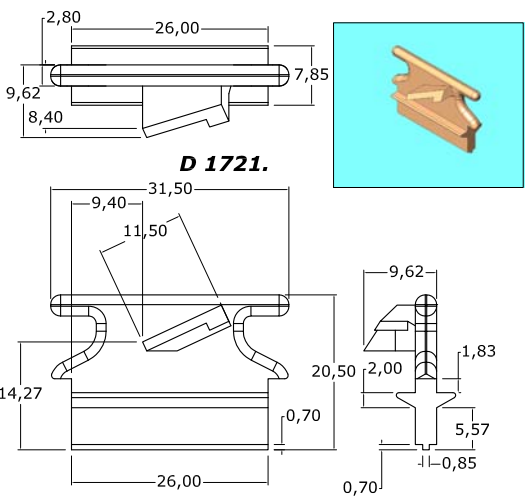

All dimensions in mm. SCALE 1:1-- Unless Specified. Please confirm critical dimensions before ordering.

T14-2

DES CERAMICA P. LTD. 432, NAIGAUM CROSS ROAD, WADALA, MUMBAI 400031, INDIA
PH NO : 91-22-24121176, FAX NO : 91-22-24148196, EMAIL : des@vsnl.com, Web : www.desceramica.com

T14-2

T14-3

Sec. T- Pg.14-3.
(12-Aug-17)

Barmeg POY / FDY Guides.

Sec. T- Pg.14-3.
(12-Aug-17)

T14-3

Blade with D338-2 ceramic

dia 1.9 X 20,
dia 2.5X30
dia 4 X 40,
dia 3 X 30,
dia 6 X 80
dia 6 X 40
dia 10X220
dia 10X350

Bar / Rod guides.

D 1605 Zr.

Rod Roller -
made as per
requirement

FDY(12 end) 8050-L
OD=212mm

FDY(12 end) 8051-R
OD=212mm

FDY(12 end) 8048-R
OD=209mm

FDY(12 end) 8049-R
OD=209mm

All dimensions in mm. SCALE 1:1-- Unless Specified. Please confirm critical dimensions before ordering.

4	<p>D 1405.</p>	4
5		5

6	<p>D 1974.</p> <p>Detail C</p>	6
7		7

All dimensions in **mm.** **SCALE 1:1--** Unless Specified. Please **confirm critical dimensions** before ordering.

T14-4

DES CERAMICA P. LTD. 432, NAIGAUM CROSS ROAD, WADALA, MUMBAI 400031, INDIA
 PH NO : 91-22-24121176, FAX NO : 91-22-24148196, EMAIL : des@vsnl.com, Web : www.desceramica.com