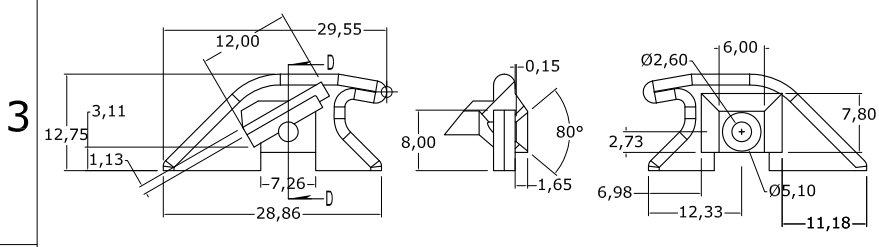

All dimensions in mm. SCALE 1:1-- Unless Specified. Please confirm critical dimensions before ordering.

T14-2

DES CERAMICA P. LTD. 432, NAIGAUM CROSS ROAD, WADALA, MUMBAI 400031, INDIA
PH NO : 91-22-24121176, FAX NO : 91-22-24148196, EMAIL : des@vsnl.com, Web : www.desceramica.com

T14-2

T14-3

Sec. T- Pg.14-3.
(12-Aug-17)

Barmeg POY / FDY Guides.

Sec. T- Pg.14-3.
(12-Aug-17)

T14-3

Blade with D338-2 ceramic

dia 1.9 X 20,
dia 2.5X30
dia 4 X 40,
dia 3 X 30,
dia 6 X 80
dia 6 X 40
dia 10X220
dia 10X350

Bar / Rod guides.

D 1605 Zr.

Rod Roller -
made as per
requirement

FDY(12 end) 8050-L
OD=212mm

FDY(12 end) 8051-R
OD=212mm

FDY(12 end) 8048-R
OD=209mm

FDY(12 end) 8049-R
OD=209mm

All dimensions in mm. SCALE 1:1-- Unless Specified. Please confirm critical dimensions before ordering.