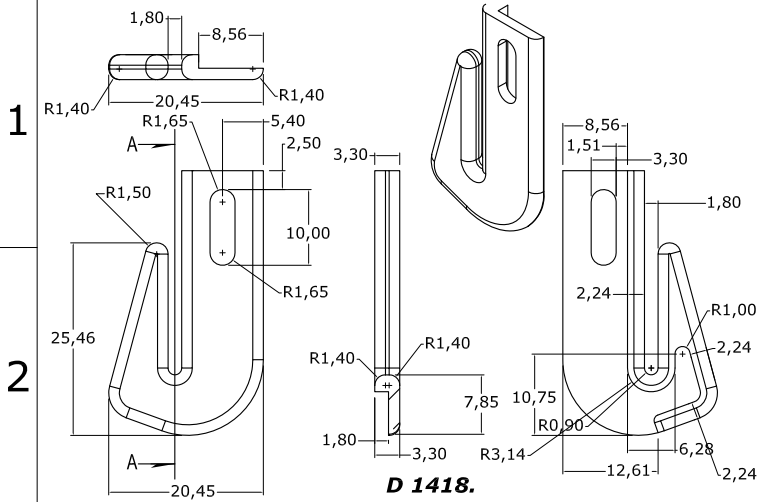

All dimensions in mm. SCALE 1:1-- Unless Specified. Please confirm critical dimensions before ordering.

T14-2

DES CERAMICA P. LTD. 432, NAIGAUM CROSS ROAD, WADALA, MUMBAI 400031, INDIA
PH NO : 91-22-24121176, FAX NO : 91-22-24148196, EMAIL : des@vsnl.com, Web : www.desceramica.com

T14-2

T14-3

Sec. T- Pg.14-3.
(12-Aug-17)

Barmeg POY / FDY Guides.

Sec. T- Pg.14-3.
(12-Aug-17)

T14-3

Blade with D338-2 ceramic

dia 1.9 X 20,
dia 2.5X30
dia 4 X 40,
dia 3 X 30,
dia 6 X 80
dia 6 X 40
dia 10X220
dia 10X350

Bar / Rod guides.

D 1605 Zr.

Rod Roller -
made as per
requirement

FDY(12 end) 8050-L
OD=212mm

FDY(12 end) 8051-R
OD=212mm

FDY(12 end) 8048-R
OD=209mm

FDY(12 end) 8049-R
OD=209mm

All dimensions in mm. SCALE 1:1-- Unless Specified. Please confirm critical dimensions before ordering.

4	<p>D 1405.</p>	4
5		5

6	<p>D 1974.</p> <p>Detail C</p>	6
7		7

All dimensions in **mm.** **SCALE 1:1--** Unless Specified. Please **confirm critical dimensions** before ordering.

T14-4

DES CERAMICA P. LTD. 432, NAIGAUM CROSS ROAD, WADALA, MUMBAI 400031, INDIA
 PH NO : 91-22-24121176, FAX NO : 91-22-24148196, EMAIL : des@vsnl.com, Web : www.desceramica.com