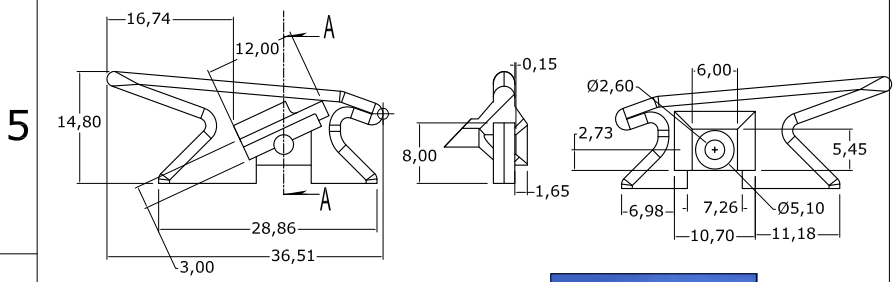

All dimensions in mm. SCALE 1:1-- Unless Specified. Please confirm critical dimensions before ordering.

T14-2

DES CERAMICA P. LTD. 432, NAIGAUM CROSS ROAD, WADALA, MUMBAI 400031, INDIA
PH NO : 91-22-24121176, FAX NO : 91-22-24148196, EMAIL : des@vsnl.com, Web : www.desceramica.com

T14-2

T14-3

Sec. T- Pg.14-3.
(12-Aug-17)

Barmeg POY / FDY Guides.

Sec. T- Pg.14-3.
(12-Aug-17)

T14-3

Blade with D338-2 ceramic

dia 1.9 X 20,
dia 2.5X30
dia 4 X 40,
dia 3 X 30,
dia 6 X 80
dia 6 X 40
dia 10X220
dia 10X350

Bar / Rod guides.

D 1605 Zr.

Rod Roller -
made as per
requirement

FDY(12 end) 8050-L
OD=212mm

FDY(12 end) 8051-R
OD=212mm

FDY(12 end) 8048-R
OD=209mm

FDY(12 end) 8049-R
OD=209mm

All dimensions in mm. SCALE 1:1-- Unless Specified. Please confirm critical dimensions before ordering.