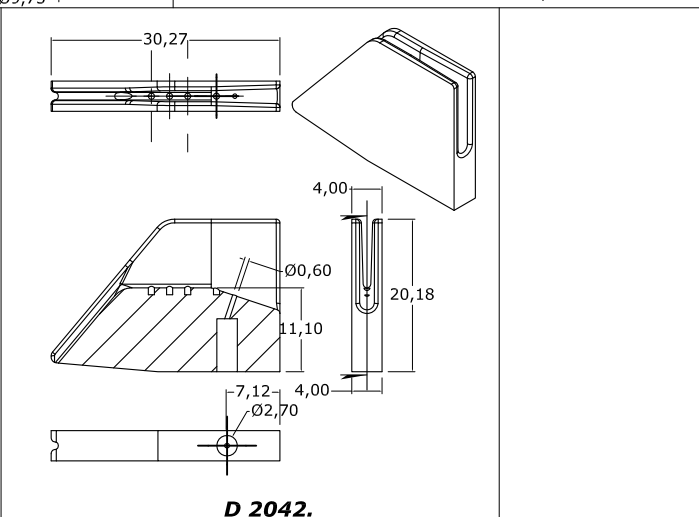

N1

Sec. N- Pg. 1.
(13-Sep-17)

P.O.Y Guide - Spin Finish Applicators.

Sec. N- Pg. 1.
(13-Sep-17)

N1

All dimensions in mm. SCALE 1:1-- Unless Specified. Please confirm critical dimensions before ordering.

N1

DES CERAMICA P. LTD. 432, NAIGAUM CROSS ROAD, WADALA, MUMBAI 400031, INDIA
PH NO : 91-22-24121176, FAX NO : 91-22-24148196, EMAIL : des@vsnl.com, Web : www.desceramica.com

D 2094.

D 2042.

All dimensions in mm. SCALE 1:1-- Unless Specified. Please confirm critical dimensions before ordering.

N2

N2