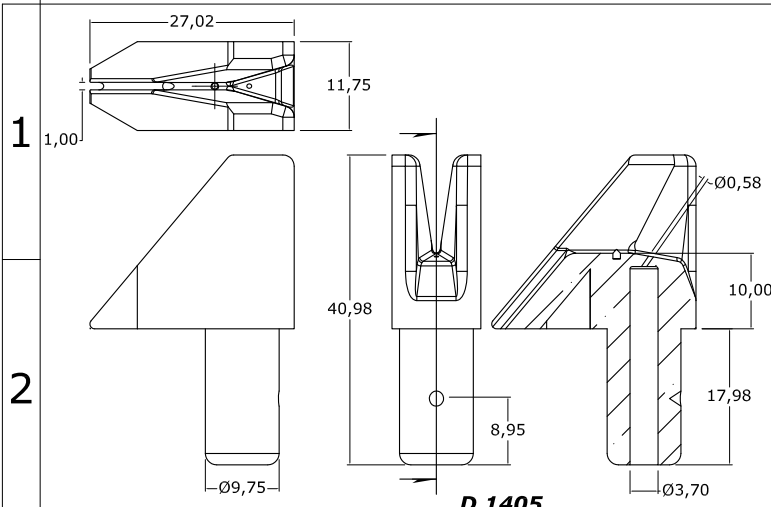

N1

Sec. N- Pg. 1.
(13-Sep-17)

P.O.Y Guide - Spin Finish Applicators.

Sec. N- Pg. 1.
(13-Sep-17)

N1

All dimensions in mm. SCALE 1:1-- Unless Specified. Please confirm critical dimensions before ordering.

N1

DES CERAMICA P. LTD. 432, NAIGAUM CROSS ROAD, WADALA, MUMBAI 400031, INDIA
PH NO : 91-22-24121176, FAX NO : 91-22-24148196, EMAIL : des@vsnl.com, Web : www.desceramica.com

N1

N2

P.O.Y Guide - Spin Finish Applicators.

N2

D 1405.

D 1337.

D 1974.

D 2051.

D 2094.

D 2042.

All dimensions in mm. SCALE 1:1-- Unless Specified. Please confirm critical dimensions before ordering.

N2

N2