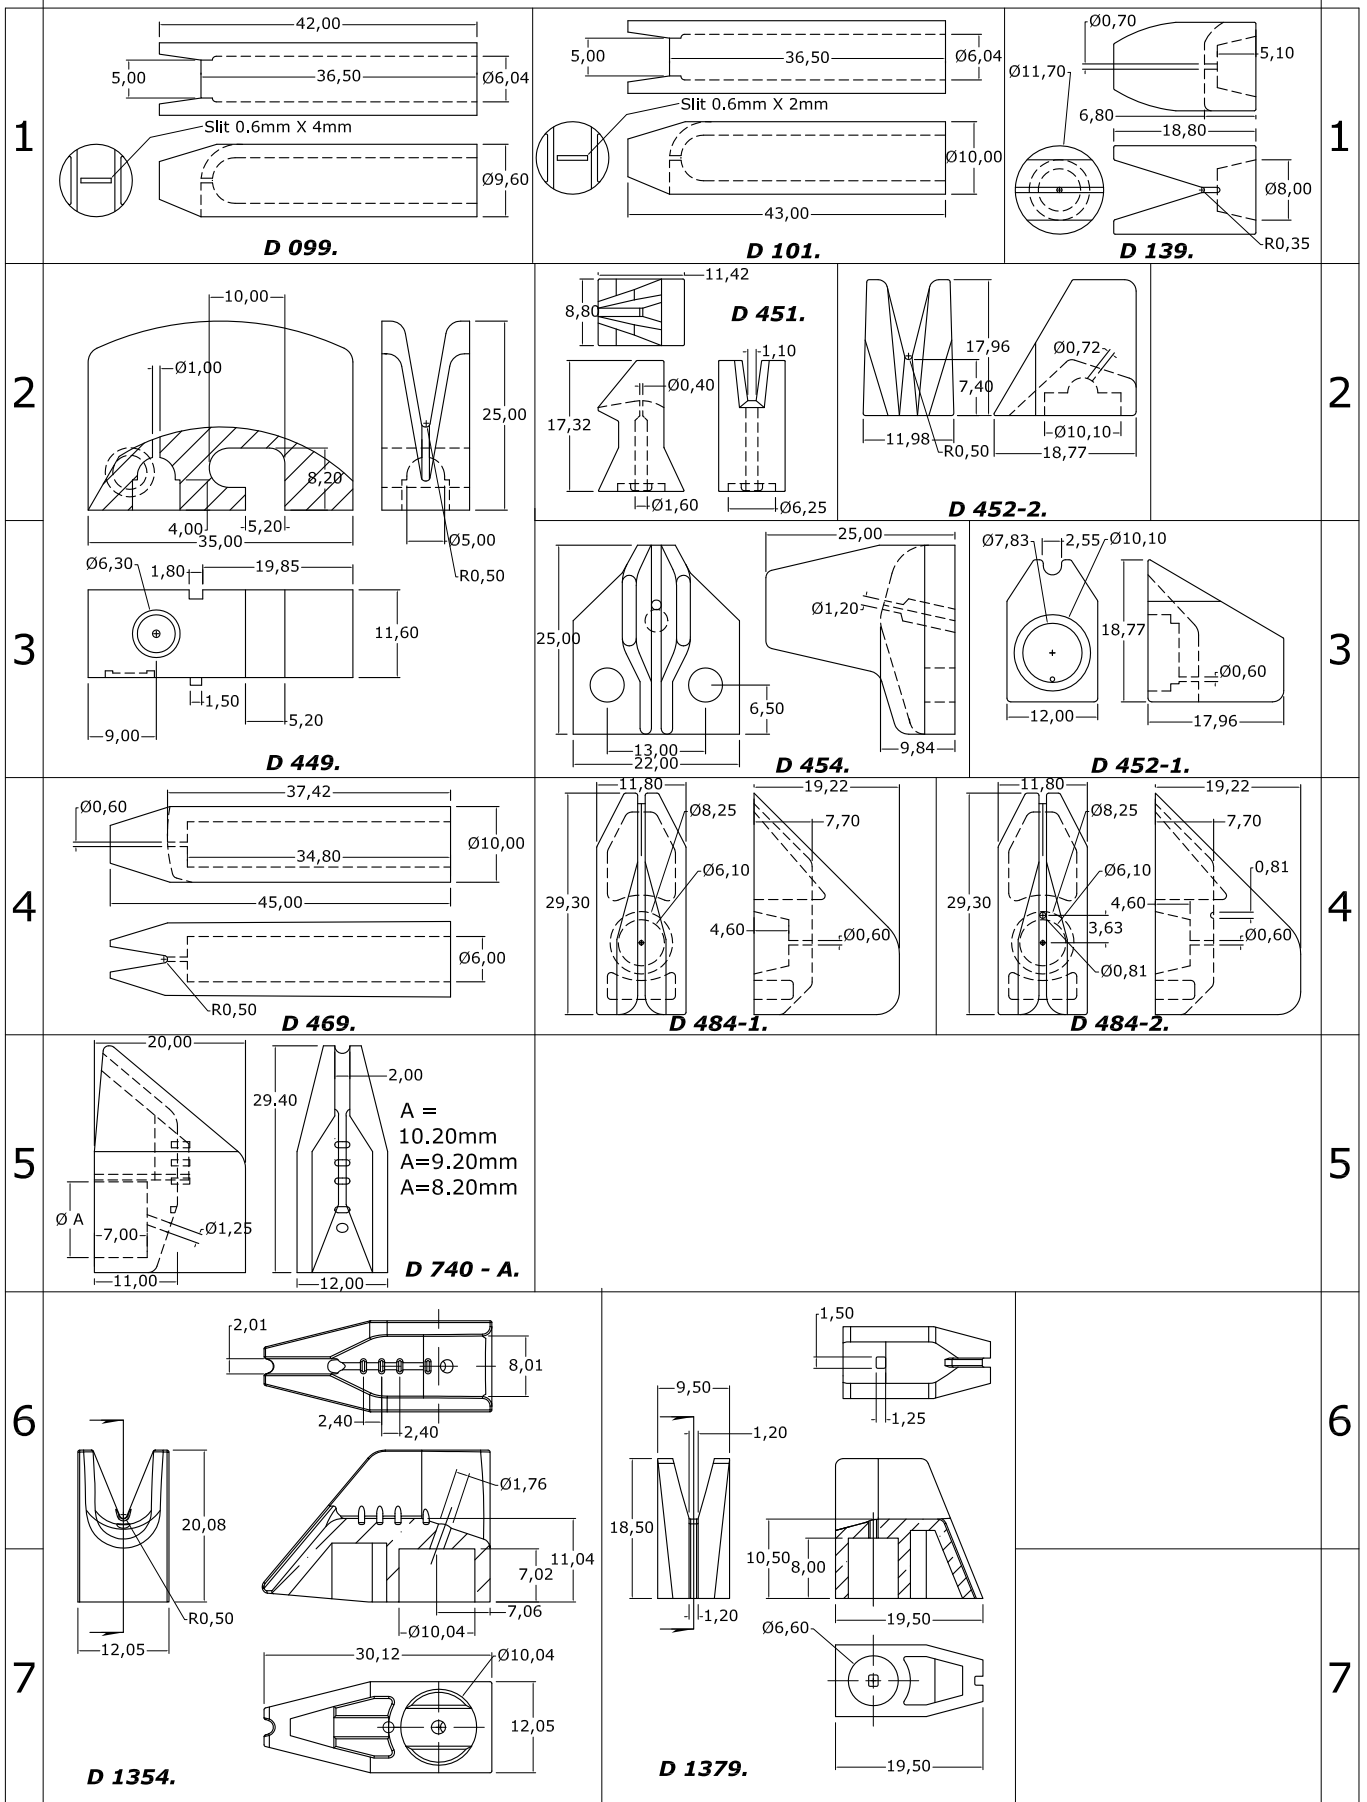

N1

Sec. N- Pg. 1.
(13-Sep-17)

P.O.Y Guide - Spin Finish Applicators.

Sec. N- Pg. 1.
(13-Sep-17)

N1

All dimensions in mm. SCALE 1:1-- Unless Specified. Please confirm critical dimensions before ordering.

N1

DES CERAMICA P. LTD. 432, NAIGAUM CROSS ROAD, WADALA, MUMBAI 400031, INDIA
PH NO : 91-22-24121176, FAX NO : 91-22-24148196, EMAIL : des@vsnl.com, Web : www.desceramica.com

N1

N2

P.O.Y Guide - Spin Finish Applicators.

N2

D 1405.

D 1337.

D 1974.

D 2051.

D 2094.

D 2042.

All dimensions in mm. SCALE 1:1-- Unless Specified. Please confirm critical dimensions before ordering.

N2

N2