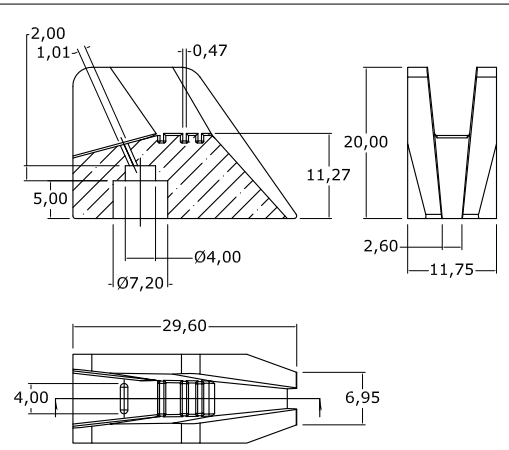

N1

Sec. N- Pg. 1.
(13-Sep-17)

P.O.Y Guide - Spin Finish Applicators.

Sec. N- Pg. 1.
(13-Sep-17)

N1

All dimensions in mm. SCALE 1:1-- Unless Specified. Please confirm critical dimensions before ordering.

N1

DES CERAMICA P. LTD. 432, NAIGAUM CROSS ROAD, WADALA, MUMBAI 400031, INDIA
PH NO : 91-22-24121176, FAX NO : 91-22-24148196, EMAIL : des@vsnl.com, Web : www.desceramica.com

N1

N2

P.O.Y Guide - Spin Finish Applicators.

N2

D 1405.

D 1337.

D 1974.

D 2051.

D 2094.

D 2042.

All dimensions in mm. SCALE 1:1-- Unless Specified. Please confirm critical dimensions before ordering.

N2

N2