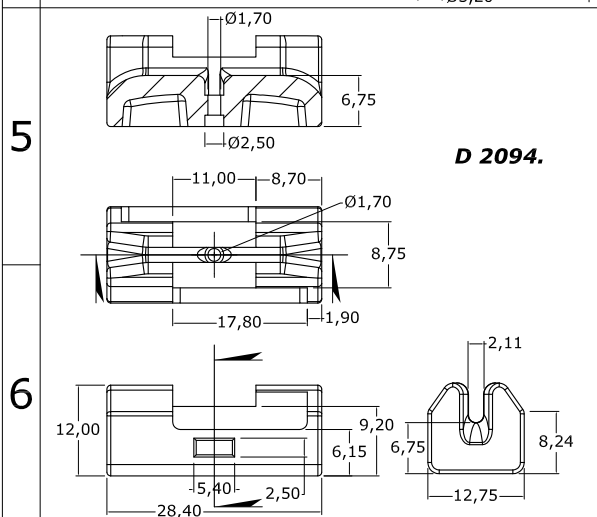

N1

Sec. N- Pg. 1.
(13-Sep-17)

P.O.Y Guide - Spin Finish Applicators.

Sec. N- Pg. 1.
(13-Sep-17)

N1

All dimensions in mm. SCALE 1:1-- Unless Specified. Please confirm critical dimensions before ordering.

N1

DES CERAMICA P. LTD. 432, NAIGAUM CROSS ROAD, WADALA, MUMBAI 400031, INDIA
PH NO : 91-22-24121176, FAX NO : 91-22-24148196, EMAIL : des@vsnl.com, Web : www.desceramica.com

N1

N2

P.O.Y Guide - Spin Finish Applicators.

N2

D 1405.

D 1337.

D 1974.

D 2051.

D 2094.

D 2042.

All dimensions in mm. SCALE 1:1-- Unless Specified. Please confirm critical dimensions before ordering.

N2

N2