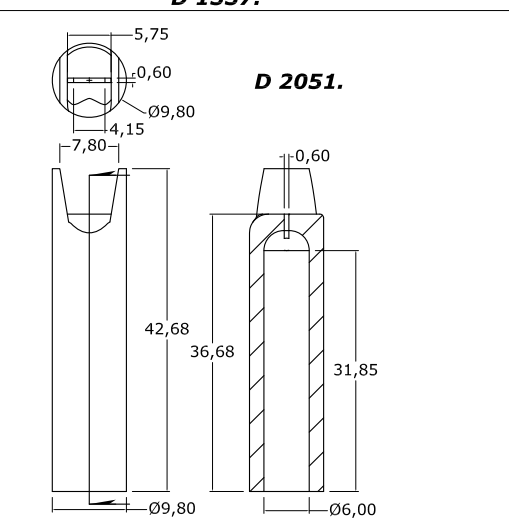

N1

Sec. N- Pg. 1.
(13-Sep-17)

P.O.Y Guide - Spin Finish Applicators.

Sec. N- Pg. 1.
(13-Sep-17)

N1

All dimensions in mm. SCALE 1:1-- Unless Specified. Please confirm critical dimensions before ordering.

N1

DES CERAMICA P. LTD. 432, NAIGAUM CROSS ROAD, WADALA, MUMBAI 400031, INDIA
PH NO : 91-22-24121176, FAX NO : 91-22-24148196, EMAIL : des@vsnl.com, Web : www.desceramica.com

N1

N2

P.O.Y Guide - Spin Finish Applicators.

N2

D 1405.

D 1337.

D 1974.

D 2051.

D 2094.

D 2042.

All dimensions in mm. SCALE 1:1-- Unless Specified. Please confirm critical dimensions before ordering.

N2

N2