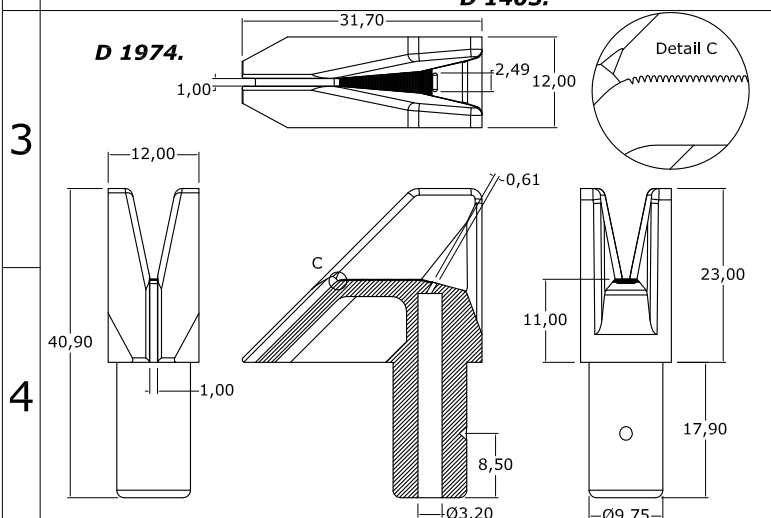

N1

Sec. N- Pg. 1.
(13-Sep-17)

P.O.Y Guide - Spin Finish Applicators.

Sec. N- Pg. 1.
(13-Sep-17)

N1

All dimensions in mm. SCALE 1:1-- Unless Specified. Please confirm critical dimensions before ordering.

N1

DES CERAMICA P. LTD. 432, NAIGAUM CROSS ROAD, WADALA, MUMBAI 400031, INDIA
PH NO : 91-22-24121176, FAX NO : 91-22-24148196, EMAIL : des@vsnl.com, Web : www.desceramica.com

N1

N2

P.O.Y Guide - Spin Finish Applicators.

N2

D 1405.

D 1337.

D 1974.

D 2051.

D 2094.

D 2042.

All dimensions in mm. SCALE 1:1-- Unless Specified. Please confirm critical dimensions before ordering.

N2

N2