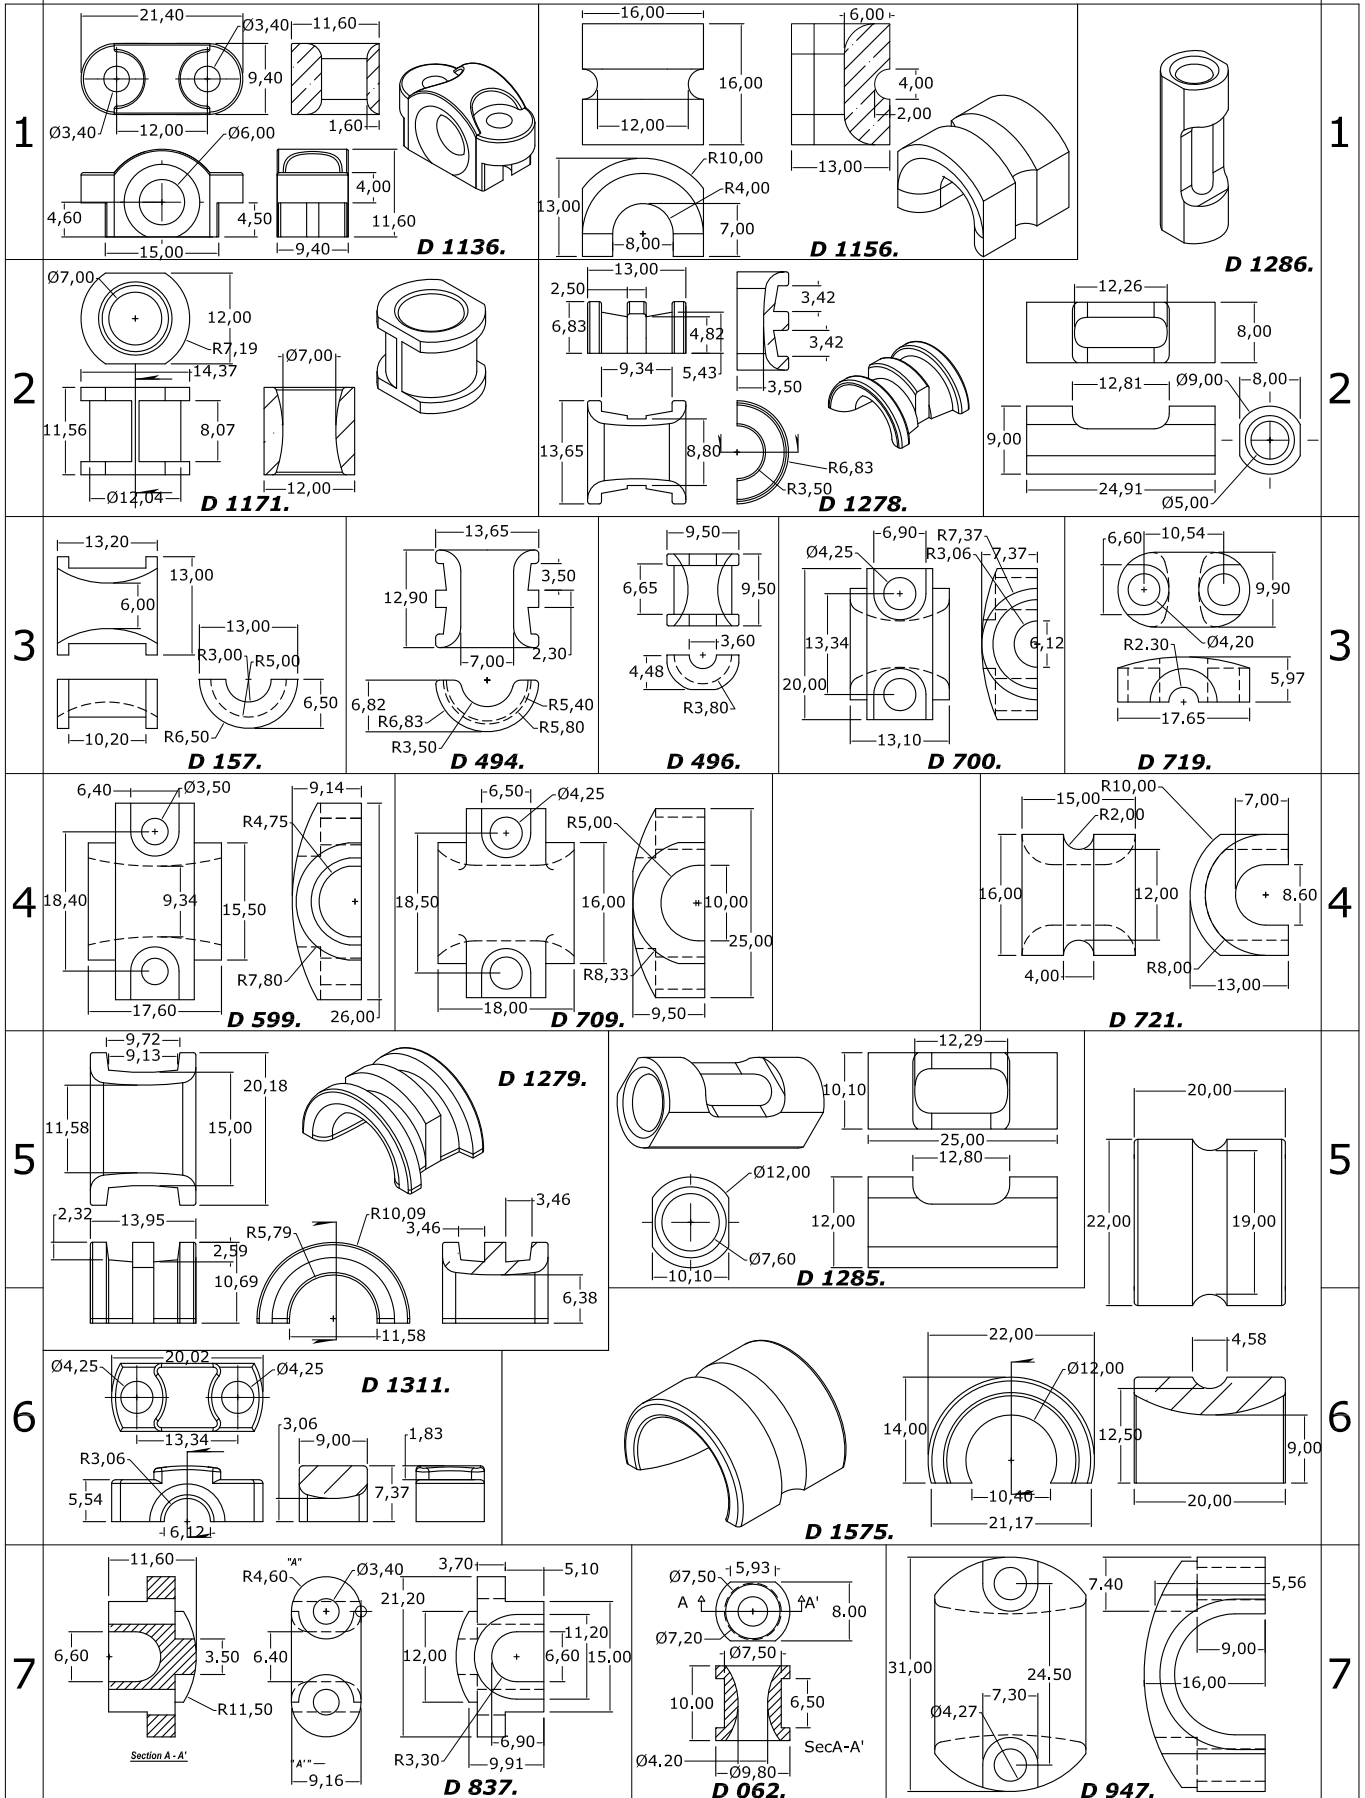

Wire Bow Guide.

M1

M1

All dimensions in mm. SCALE 1:1-- Unless Specified. Please confirm critical dimensions before ordering.

M1

M1

Wire Bow Guide.

M2

M2

<p>1</p> <p>D 1578.</p>	<p>D 1610.</p>	<p>D 1736 & D 1617Zr.</p>
<p>2</p> <p>D 1791 TC.</p>	<p>D 1792 TC.</p>	<p>D 1805.</p>
<p>3</p> <p>D 1802.</p>	<p>D 1862.</p>	<p>D 1865.</p>
<p>4</p> <p>D 1895.</p>	<p>PL1 - holder for D494 & D1510.</p>	<p>PL7-holder for D1278.</p>
<p>5</p> <p>D 1895.</p>	<p>PL6 - holder for D1279.</p>	<p>PL7-holder for D1278.</p>
<p>6</p> <p>D 1895.</p>	<p>PL8 - holder for D1757.</p>	<p>PL9 - holder for D1695.</p>
<p>7</p> <p>PL5-holder for D300.</p>	<p>PL8 - holder for D1757.</p>	<p>PL9 - holder for D1695.</p>

All dimensions in mm.

SCALE 1:1-- Unless Specified.

Please confirm critical dimensions before ordering.

M2

M2

Wire Bow Guide.

1	<p>D 1510.</p>	<p>D 1695.</p>	1	
2	<p>D 1757.</p>	<p>D 300.</p>	<p>D 117.</p>	2
3	<p>D 2022.</p>	<p>D 2024.</p>	<p>D 2084 Zr.</p>	3
4				4
5				5
6				6
7				7

All dimensions in mm. SCALE 1:1-- Unless Specified. Please confirm critical dimensions before ordering.